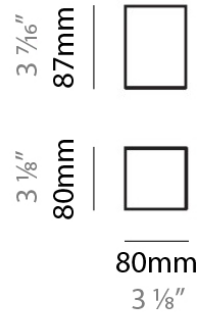

PROJECT
TYPE
NOTES
QUANTITY
DATE

TWO SURFACE

D82164

GENERAL

Series: Two
Brand: Panzeri
Division: Design
Mounting Type: Surface
Mounting Location: Ceiling
Subcategory: Downlight

PHYSICAL

Shape: Cube
Length (mm): 80
Length (in): 3 1/8
Width (mm): 80
Width (in): 3 1/8
Height (mm): 87
Height (in): 3 1/2
Light Distribution: Downlight
Weight (kg): 1.4
Weight (lbs): 3
Fixture Finish: PAL
Fixture Material: Aluminum

ELECTRICAL

Number of Lamps: 1
Lamp Type: LED Retrofit / Halogen
Lamp Shape: MR16
Bulb Included: Bulb Not Included
Total Output Wattage (W): 6 / 50
Max. Wattage Per Lamp (W): 6 / 50
Lamp Base: GU10
Input Voltage (V): 120

LED

OPTICAL

RATINGS AND CERTIFICATIONS

Certified By: CSA Certified to UL and CSA Standards
IP rating: IP20